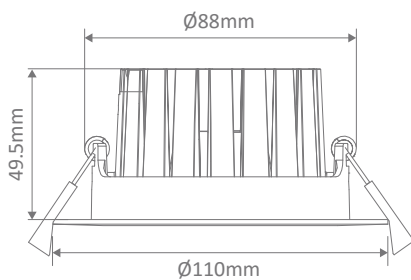

### Specification Features

- Input Voltage: 240V
- Power (W): 13W
- IP rating (IP): 65
- Lumens (lm): Extra Warm White 2700K - 1130lm  
Warm White 3000K - 1130lm  
Neutral White 4000K - 1300lm  
White 5000K - 1220lm
- LED type: COB
- CCT: 2700K - 3000K - 4000K - 5000K
- CRI: ≥80
- Beam angle (°): 60°
- Dimmable: Yes\*
- Lifespan (hrs): 50,000hrs
- Cutout (Ø): Ø90-95mm

### Diagrams / Additional

Tilt: 30°  
Cutout: Ø90-95mm

Item No.	Variant	Beam Angle	Colour
AQUA-TILT-13-BLK	21306	60°	3000K
	21310		4000K
	21314		5000K
AQUA-TILT-13-WHT	21322	60°	3000K
	21326		4000K
	21330		5000K