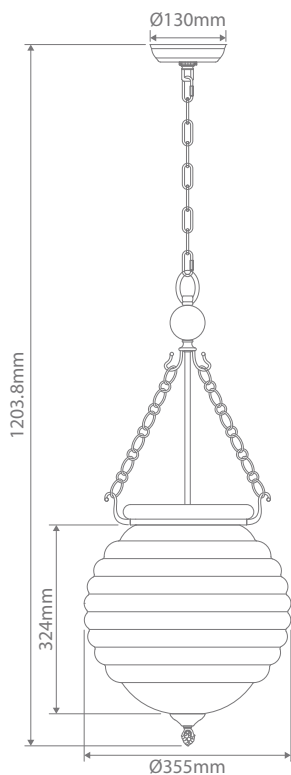

ERIN

Glass Pendant

Description

Erin Glass pendant Series offers a contemporary feel to a classical atmosphere. Ideal for hallways, living rooms, and bedrooms as feature pendants, as well as in cafes and bars. Available with a black suspension and clear glass.

Image pictured with globes (not included)

Specification Features

Input Voltage: 240V
 Power (W): Max 40W Incandescent
 Max 20W CFL
 Max 20W LED
 IP rating (IP): 20
Requires: 3xE14 Globe. Not included

Diagrams / Additional

Order Code: 31321
 Product Code: ERIN-LNTRN-CLR
 Colour: Clear