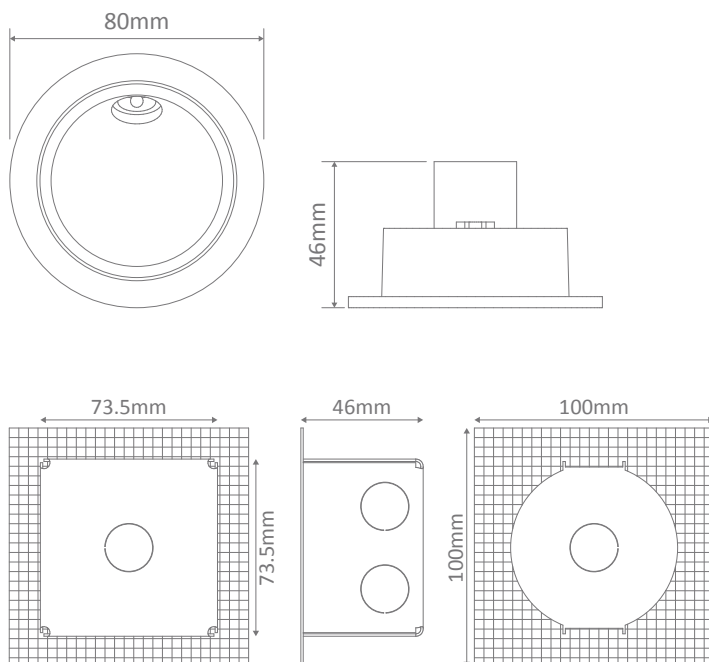

### Description

The YOU-ROUND is a mini round recessed LED light that can be applicable for both interior and exterior situations. The YOU-ROUND has been rated at IP54 and as such is resistant to all weather conditions.

### Specification Features

Input Voltage:	240V AC
Power (W):	3W
IP rating (IP):	54
Lumens (lm):	Warm White 3000K - 200lm White 5000K - 220lm
LED type:	CREE
CCT:	3000K - 5000K
CRI:	≥80
Dimmable:	No
Lifespan (hrs):	50,000hrs
Cutout without recessed box:	(Ø)70mm
Cutout with recessed box:	(L)73.5mmx(W)73.5mm

### Diagrams / Additional

Order Code: 19985  
Product Code: YOU-RND-WHT-WW

Order Code: 19986  
Product Code: YOU-RND-WHT-W