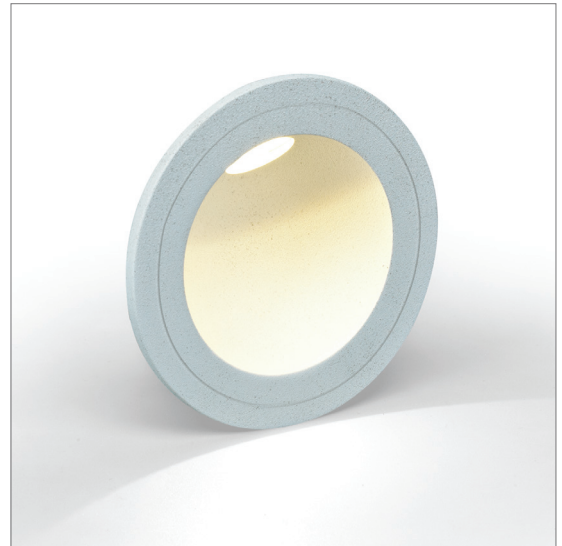

## YOU-RND Steplight

### Description

The YOU-ROUND is a mini round recessed LED light that can be applicable for both interior and exterior situations. The YOU-ROUND has been rated at IP54 and as such is resistant to all weather conditions.

YOU-ROUND is constructed from die-cast aluminium and includes a tempered glass lens. Behind this lens sits an energy saving 3W Cree LED chip, capable of providing a nice even flow of light on low-level surfaces and pathways. The YOU-ROUND also comes complete with our Three Year Replacement Warranty for peace of mind.

### Specification Features

Input Voltage:	240V AC
Power (W):	3W
IP rating (IP):	54
Lumens (lm):	Warm White 3000K - 200lm White 5000K - 220lm
LED type:	CREE
CCT:	3000K - 5000K
CRI:	≥80
Dimmable:	No
Lifespan (hrs):	50,000hrs
Cutout without recessed box:	(Ø)70mm
Cutout with recessed box:	(L)73.5mmx(W)73.5mm