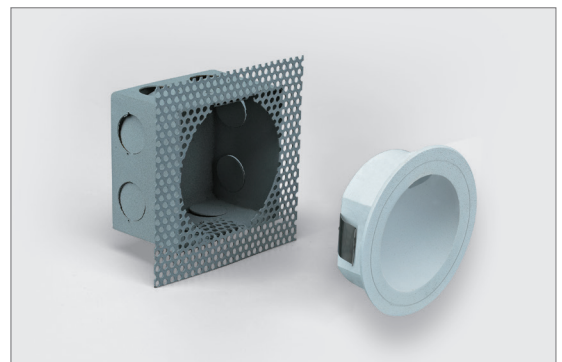

## YOU-RND Steplight

### Description

The YOU-ROUND is a mini round recessed LED light that can be applicable for both interior and exterior situations. The YOU-ROUND has been rated at IP54 and as such is resistant to all weather conditions.

YOU-ROUND is constructed from die-cast aluminium and includes a tempered glass lens. Behind this lens sits an energy saving 3W Cree LED chip, capable of providing a nice even flow of light on low-level surfaces and pathways. The YOU-ROUND also comes complete with our Three Year Replacement Warranty for peace of mind.

### Specification Features

Input Voltage:	240V AC
Power (W):	3W
IP rating (IP):	54
Lumens (lm):	Warm White 3000K - 200lm White 5000K - 220lm
LED type:	CREE
CCT:	3000K - 5000K
CRI:	≥80
Dimmable:	No
Lifespan (hrs):	50,000hrs
Cutout without recessed box:	(Ø)70mm
Cutout with recessed box:	(L)73.5mmx(W)73.5mm