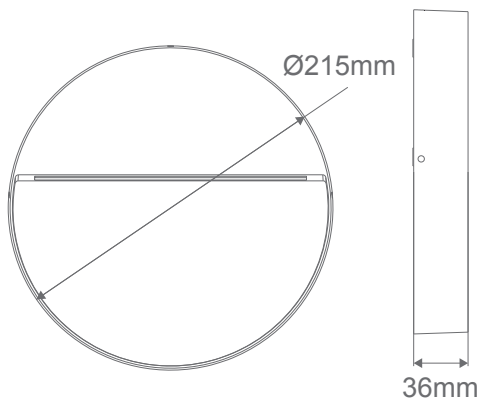

Diagrams / Additional

Item No.	Variant	Colour
ZEKE-9-RND-BLK	19514	3000K
	19515	5000K
ZEKE-9-RND-DGR	19488	3000K
	19489	5000K
ZEKE-9-RND-SLR	19486	3000K
	19487	5000K
ZEKE-9-RND-WHT	19506	3000K
	19507	5000K