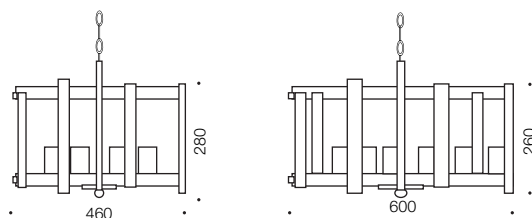

FINLEY

Pendant

Specifications

Type	Pendant
Light Source	4 x 25w E27 max 6 x 25w E27 max
Globe	Not included
Warranty	1 year*

Measurements

Colours

Antique brass

Nickel matt